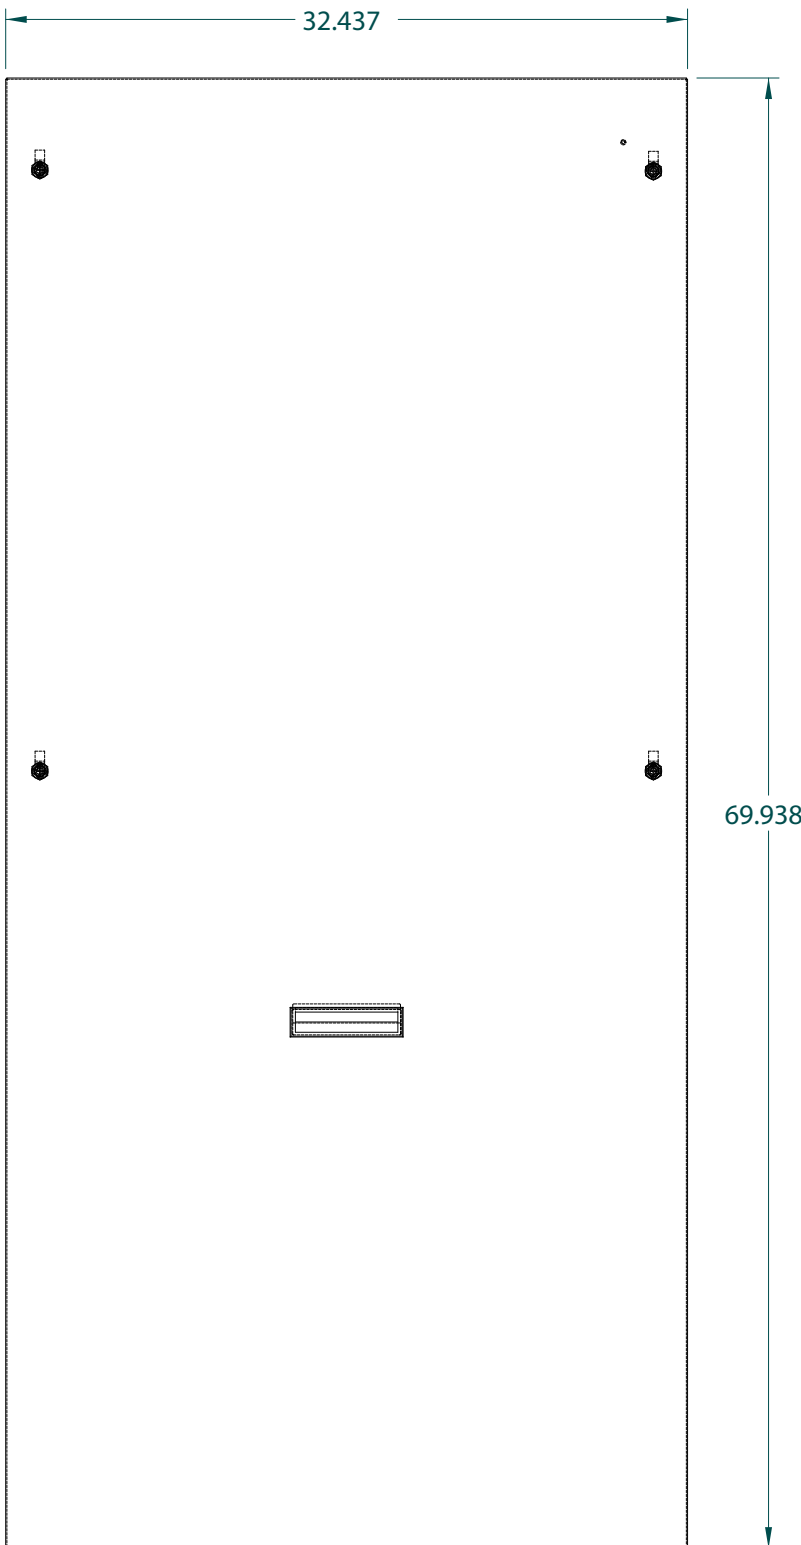

"Contempra 2" Rack Frame Side Panels

Features:

-  **Sold in pairs**
- Constructed of 16 gauge steel
- Panels fit flush with frame
- Features quick release quarter turn cam fasteners (4 per side) with internal latching provision
- Finished in a rugged, textured powder paint
- For higher security, quarter turn fasteners can be replaced with key locking versions (see below). Order part number **CSPQTRL**

Order part number **CSPQTRL**

Kit contains 4 quarter turn locks and 8 keys.
Good for 1 rack (ie...2 locks per side panel)

Assembly
Instructions

PART No. CSP7036

Side Panels (C2 Series)

SIDE PANELS

FEATURES

- Sold in pairs
- Constructed of 16 gauge steel
- Panels fit flush with frame
- Designed for easy removal and installation
- Features quick release 1/4 turn cam fasteners (4 per side) with internal latching provision
- Two pins on the bottom of the frame allow for easy alignment & installation
- Finished in a rugged textured powder paint